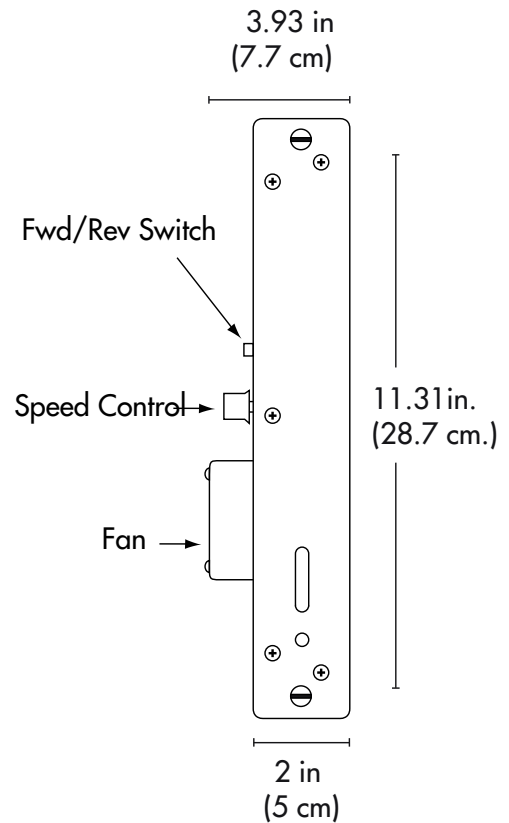

PRODUCT SPECIFICATIONS

Dimensions:

Wide:	11.31 in. (28.7 cm.)
Height:	11.25 in. (28.5 cm.)
Deep:	3.0625 in. (7.7 cm.)
Weight :	3 lbs., 5 oz. (1.44 kgs.)
With SX4® Case:	9 lbs., 10 oz. (4.28 kgs.)
Finish:	Matte black paint
Power Draw:.	5 amp at 120v with our fixed 12VDC Transformer

FRONT VIEW

BACK VIEW

PRODUCT NUMBER

- TS6100 / 206 36100 0120
SX4®, Loop Tray Analog - 120v
- TS6102 / 206 36100 0240
SX4®, Loop Tray Analog - 230v
- TS6100WHT / 206 36101 0120
SX4® (white), Loop Tray - Analog - 120v
- TS6102WHT / 206 36101 0240
SX4® (white), Loop Tray - Analog - 230v
- TS6100FS / 206 36110 0120
SX4® + Shutters, Loop Tray - Analog - 120v
- TS6102FS / 206 36110 0240
SX4® + Shutters, Loop Tray - Analog - 230v
- TS6100FSWHT / 206 36111 0120
SX4® + Shutters (white), Loop Tray - Analog - 120v
- TS6102FSWHT / 206 36111 0240
SX4® + Shutters (white), Loop Tray - Analog - 230v
- TS6210 / 206 36150 0000
SX4®, Tray Only - Loop
- TS6210WHT / 206 36151 0000
SX4®, Tray Only (white) - Loop
- TS6111 / 206 36200 0120
SX4®, DMX Loop Tray (24v PSU not included)
- TS6111FS / 206 36210 0120
SX4® + Shutters, DMX Loop Tray (24v PSU not included)
- TS6211 / 206 36250 0000
SX4®, Tray Only - DMX Loop
- TS6211WHT / 206 36251 0000
SX4®, Tray Only (white) - DMX Loop