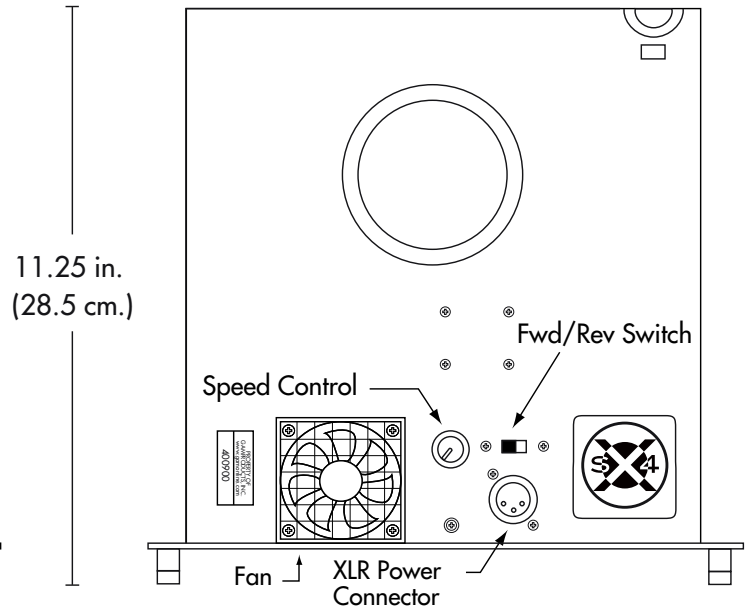

BACK VIEW

PRODUCT NUMBER

- TS6100 / 206 36100 0120
  SX4®, Loop Tray Analog - 120v
- TS6102 / 206 36100 0240
  SX4®, Loop Tray Analog - 230v
- TS6100WHT / 206 36101 0120
  SX4® (white), Loop Tray - Analog - 120v
- TS6102WHT / 206 36101 0240
  SX4® (white), Loop Tray - Analog - 230v
- TS6100FS / 206 36110 0120
  SX4® + Shutters, Loop Tray - Analog - 120v
- TS6102FS / 206 36110 0240
  SX4® + Shutters, Loop Tray - Analog - 230v
- TS6100FSWHT / 206 36111 0120
  SX4® + Shutters (white), Loop Tray - Analog - 120v
- TS6102FSWHT / 206 36111 0240
  SX4® + Shutters (white), Loop Tray - Analog - 230v
- TS6210 / 206 36150 0000
  SX4®, Tray Only - Loop
- TS6210WHT / 206 36151 0000
  SX4®, Tray Only (white) - Loop
- TS6111 / 206 36200 0120
  SX4®, DMX Loop Tray (24v PSU not included)
- TS6111FS / 206 36210 0120
  SX4® + Shutters, DMX Loop Tray (24v PSU not included)
- TS6211 / 206 36250 0000
  SX4®, Tray Only - DMX Loop
- TS6211WHT / 206 36251 0000
  SX4®, Tray Only (white) - DMX Loop