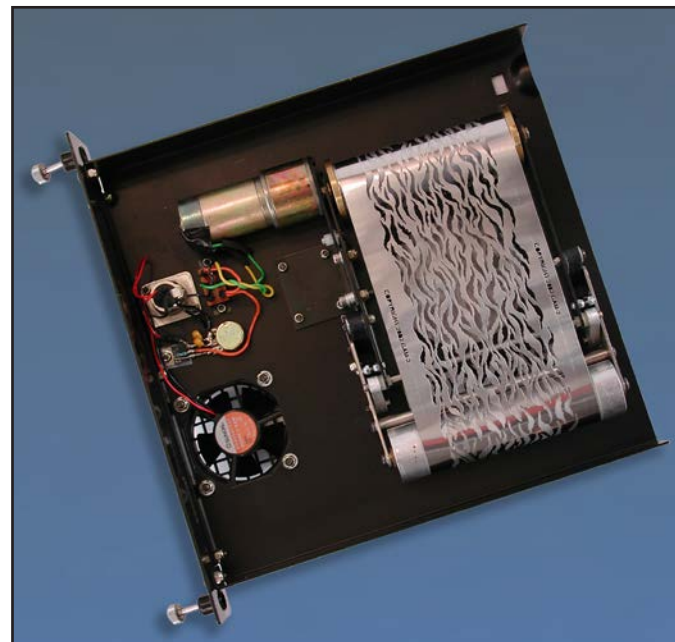

A division of **ROSCO**
www.gamonline.com

GAM Product #TS6100
Rosco Product #206 36100 0120

FILM/FX™ Loop water effect

PRODUCT DESCRIPTION

SX4® Loop Tray

- For theme parks, display & theatrical applications
- Slides into SX4® Case mounted in ETC Source Four™
- Over 40 pattern loops available off-the-shelf
- Custom pattern loops available
- Integrated speed control and reverse switch - Integrated control can be used with a dimmer for mastering a group of SX4® units and for control from a light board.
- Pattern loop life span is 4,000 hours of continuous use - ideal for theme park and retail applications

The SX4® Loop Tray is designed to fit into the SX4® Case which is attached to an ETC Source Four™ fixed focus Ellipsoidal spotlight (see SX4® Case Specifications). The Loop Tray will accept a continuous loop pattern. The speed and direction of the loop are varied with on board controls and the speed can also be controlled from a dimmer. With a large number of off-the-shelf effects using GAM FX/Loops you can quickly create a variety of different projected images.

PRODUCT SPECIFICATIONS

Dimensions:

Wide:	11.31 in. (28.7 cm.)
Height:	11.25 in. (28.5 cm.)
Deep:	3.0625 in. (7.7 cm.)
Weight :	3 lbs., 5 oz. (1.44 kgs.)
With SX4® Case:	9 lbs., 10 oz. (4.28 kgs.)
Finish:	Matte black paint
Power Draw:.	5 amp at 120v with our fixed 12VDC Transformer

Moving clouds, rain, snow, fire, water ripples, water falls, stars and so much more are as easy as selecting the appropriate FX/Loop from your catalog. The SX4® has been used on Broadway, in operas, film and television productions, special events, retail store displays, anywhere that a special lighting effect is required. Reliable, efficient, long-life and intuitive features set the SX4® projection system apart from all other choices.