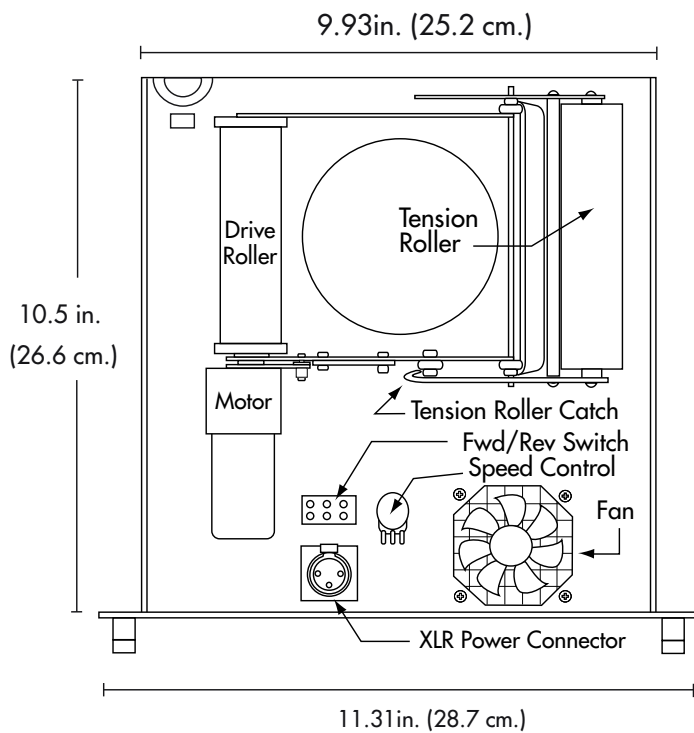

FRONT VIEW

BACK VIEW

PRODUCT NUMBER

- TS6100 / 206 36100 0120
  SX4®, Loop Tray Analog - 120v
- TS6102 / 206 36100 0240
  SX4®, Loop Tray Analog - 230v
- TS6100WHT / 206 36101 0120
  SX4® (white), Loop Tray - Analog - 120v
- TS6102WHT / 206 36101 0240
  SX4® (white), Loop Tray - Analog - 230v
- TS6100FS / 206 36110 0120
  SX4® + Shutters, Loop Tray - Analog - 120v
- TS6102FS / 206 36110 0240
  SX4® + Shutters, Loop Tray - Analog - 230v
- TS6100FSWHT / 206 36111 0120
  SX4® + Shutters (white), Loop Tray - Analog - 120v
- TS6102FSWHT / 206 36111 0240
  SX4® + Shutters (white), Loop Tray - Analog - 230v
- TS6210 / 206 36150 0000
  SX4®, Tray Only - Loop
- TS6210WHT / 206 36151 0000
  SX4®, Tray Only (white) - Loop
- TS6111 / 206 36200 0120
  SX4®, DMX Loop Tray (24v PSU not included)
- TS6111FS / 206 36210 0120
  SX4® + Shutters, DMX Loop Tray (24v PSU not included)
- TS6211 / 206 36250 0000
  SX4®, Tray Only - DMX Loop
- TS6211WHT / 206 36251 0000
  SX4®, Tray Only (white) - DMX Loop